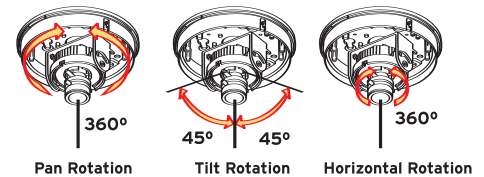

VBP4304

Colour Fixed Dome

The VBP4304 is a superb entry-level colour fixed dome camera. Complete with a 3.8mm built-in fixed lens, this camera features a service video output function for ease of set up.

Whilst the VBP4304 is ideal for ceiling mount installations, the tri-axis gimbal allows free lens rotation making it particularly suitable for wall mounted applications also.

- CCD 1/3"
- Resolution 380 Lines
- Sensitivity 0.1 Lux
- Lens Size 3.8mm
- Voltage 12V DC
- Power Consumption 150mA/1.8W (Max)
- Dimensions 100(Ø)x102(H)
- Weight Approx. 366g

Other Features

- Auto White Balance
- Auto Gain Control
- Back Light Compensation
- Flickerless
- Service Video Output
- Tri-Axis Gimbal
- 5 YEAR WARRANTY

Signal System	PAL : 625 Lines
Scanning System	2:1 Interlace
Sync. System	Internal
Image Sensor	1/3"
Total/Effective Pixels	270K
Lens	3.8mm Lens
Horizontal Resolution	380 TV Lines
Video S/N Ratio	More than 48dB (AGC Off)
Sensitivity	0.1 Lux
Electronic Shutter	1/50 ~ 1/10,000 sec.
White Balance	Auto
AGC	On/Off
BLC	On/Off
Service Video Output	Yes
Power	DC 12V (9V ~ 15V)
Dimensions	100(Ø) x 102(H) mm

Tri-Axis Gimbal

Service Video Output
Enables test monitor to be connected direct to camera